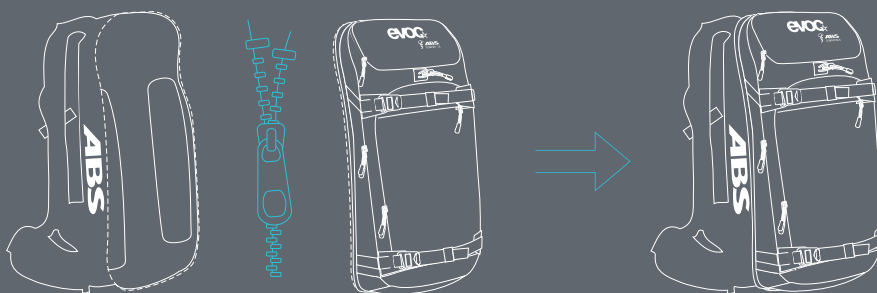

ZIP-ON ABS TECHNOLOGY

ABS AVALANCHE AIRBAG SYSTEM

The ABS avalanche airbag is a system that can help to prevent burial in an avalanche. Pulling the handle of the ABS avalanche airbag activates the two airbags in seconds. The volume of the airbag allows a skier or snowboarder to stay on the surface of the avalanche prevent it from slipping, even during action-loaded manoeuvres. At the same time, useful gaps and aeration channels ensure optimal ventilation across the entire back.

ACTIVATION OF ABS-AIRBAG

ZIP-ON ABS

ABS® VARIO-LINE
BASE UNIT

EVOC ZIP-ON

ULTIMATE AVALANCHE
SAFETY BACKPACK
SYSTEM

ZIP-ON ABS
ZIP-ON ABS DRIFT // 10L

BLACK
6214 - 101

**YELLOW -
SULPHUR -
SLATE**
6214 - 166

FEATURES

Backpack attachment with reduced design for the base unit of the ABS® Vario range, with sufficient space for a minimum of equipment needed for off-piste riding.

- Quick-access avalanche compartment with emergency plan
- HELMET HOLDER loops to attach HELMET HOLDER
- Accommodates hydration systems up to 3 l

10 l, 450 g, 27 x 56 x 7 cm

MATERIALS

N210/D Ripstop PU coated, N 840/D PU coated