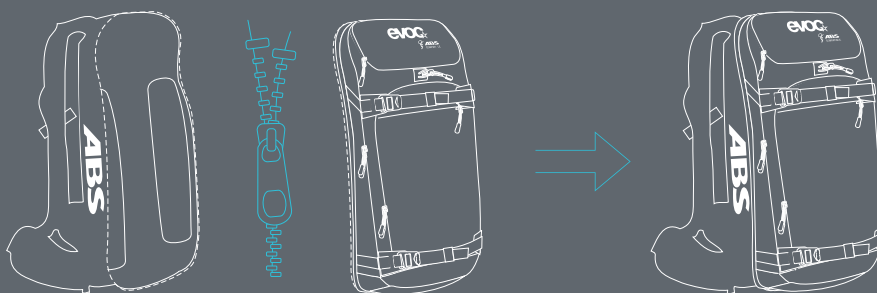

ZIP-ON ABS TECHNOLOGY

ABS AVALANCHE AIRBAG SYSTEM

The ABS avalanche airbag is a system that can help to prevent burial in an avalanche. Pulling the handle of the ABS avalanche airbag activates the two airbags in seconds. The volume of the airbag allows a skier or snowboarder to stay on the surface of the avalanche prevent it from slipping, even during action-loaded manoeuvres. At the same time, useful gaps and aeration channels ensure optimal ventilation across the entire back.

ACTIVATION OF ABS-AIRBAG

ZIP-ON ABS

ABS® VARIO-LINE
BASE UNIT

EVOC ZIP-ON

ULTIMATE AVALANCHE
SAFETY BACKPACK
SYSTEM

QUICK SIDE ACCESS TO CAMERA

QUICK-ACCESS AVALANCHE COMPARTMENT WITH EMERGENCY PLAN

PETROL
5210 - 117

FEATURES

Camera backpack attachment for the base unit of the ABS® Vario range, so that you can concentrate fully on the perfect shot and don't have to worry about your safety.

26 l, 1700 g, 30 x 52 x 17 cm

MATERIALS
N210/D Ripstop PU coated, N840/D PU coated, Atilon PE Foam, Transparent Tarpaulin

- 01 Quick-access avalanche compartment with emergency plan
- 02 Attachment system for: snowboard, skis (diagonal/vertical), snowshoes, 2 ice picks (stowable), poles, tripod (front/side)
- 03 Compartment management: camera compartment 60%, equipment compartment 40%
- 04 Backpack opens up wide on the front side
- 05 Partitioning (individual, padded)
- 06 Quick access to camera (side)
- 07 Notebook pocket (padded)
- 08 Accommodates hydration systems up to 3 l
- 09 Base with rubber feet (reinforced)
- 10 T-zipperpullers (easy-to-use)
- 11 Rain cover (integrated, removable)