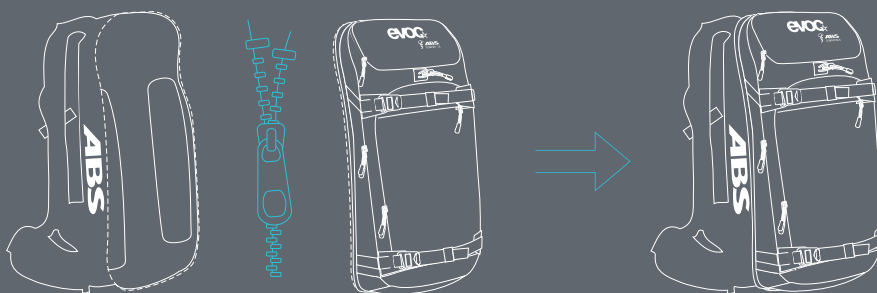

ZIP-ON ABS

ABS® VARIO-LINE
BASE UNIT

EVOC ZIP-ON

ULTIMATE AVALANCHE
SAFETY BACKPACK
SYSTEM