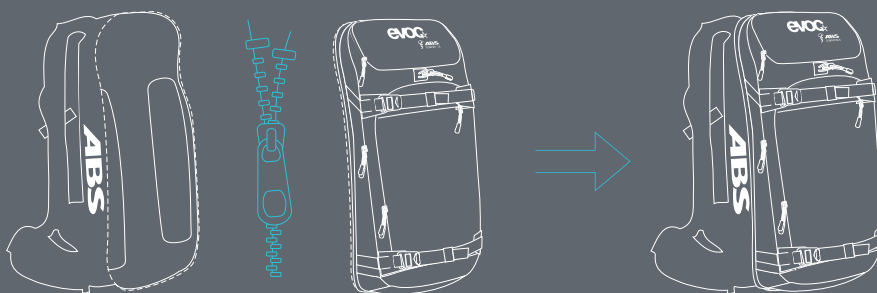

ZIP-ON ABS TECHNOLOGY

ABS AVALANCHE AIRBAG SYSTEM

The ABS avalanche airbag is a system that can help to prevent burial in an avalanche. Pulling the handle of the ABS avalanche airbag activates the two airbags in seconds. The volume of the airbag allows a skier or snowboarder to stay on the surface of the avalanche prevent it from slipping, even during action-loaded manoeuvres. At the same time, useful gaps and aeration channels ensure optimal ventilation across the entire back.

ACTIVATION OF ABS-AIRBAG

ZIP-ON ABS

ABS® VARIO-LINE
BASE UNIT

EVOC ZIP-ON

ULTIMATE AVALANCHE
SAFETY BACKPACK
SYSTEM

MUD
5209 - 112

team
PETROL - RED - RUBY
5209 - 145

FEATURES

Technical touring pack attachment for the base unit of the ABS® Vario range, with enough capacity for extended excursions into the backcountry.

- Quick-access avalanche compartment with emergency plan
- Attachment systems for ski and snowboard
- Accommodates hydration systems up to 3 l
- TEAM Edition includes HELMET HOLDER

30 l, 675 g, 27 x 56 x 18 cm

MATERIALS

N210/D Ripstop PU coated, N840/D PU coated