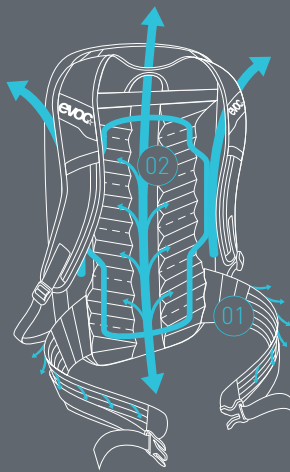

LITESHIELD SYSTEM AIR

This system combines the essential back proximity for a back protector with maximum back ventilation. The back area is close fitting and features a large, central ventilation channel as well as two rows of "ventilation grids": air mesh-covered **02** EVA foam strips with ventilation holes and a special gabled groove reduce the contact surface on

the back, which improves air circulation. The extra-wide, ergonomically shaped **01** hip belt is made from our AIRO FLEX material. In this way, the main load – even in the case of a fully loaded backpack – is transferred to the hips, where it is fixed, while optimum breathability is ensured.