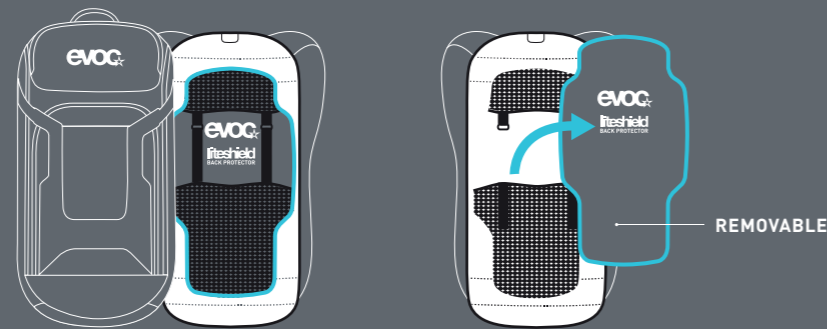

liteshield
BACK PROTECTOR

BACKPACK WITH INTEGRATED LITESHIELD BACK PROTECTOR

LITESHIELD BACK PROTECTOR

The EVOC LITESHIELD BACK PROTECTOR combines maximum protection against falls and a feather-light, highly effective construction with a great deal of flexibility. At the same time, it is completely impervious to temperature. As is the case for most sport helmet manufacturers, we use an EPS construction,