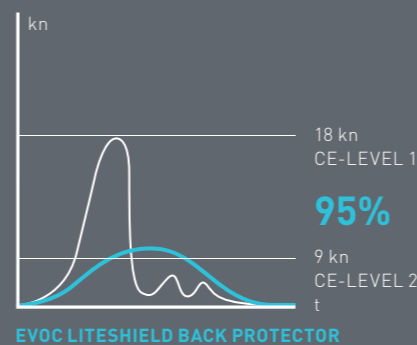

liteshield
BACK PROTECTOR

BACKPACK WITH INTEGRATED LITESHIELD BACK PROTECTOR

LITESHIELD BACK PROTECTOR

The EVOC LITESHIELD BACK PROTECTOR combines maximum protection against falls and a feather-light, highly effective construction with a great deal of flexibility. At the same time, it is completely impervious to temperature. As is the case for most sport helmet manufacturers, we use an EPS construction,

although ours is specifically adapted to back protection requirements by means of a segmented, multi-layer approach. Besides featuring excellent shock-absorbing properties, this protection concept enables fall damage to be identified immediately, so that the protector can be individually replaced.

CE-NORM EN 1621-2 + TÜV/GS

Materials and protective functions have been tested and certified by TÜV SÜD, according to EU norm 89/686/EWG for personal protective equipment (PPE), category 2. IN ADDITION, they have been certified in respect of product safety by TÜV/GS.

CE EN 1621-2 REQUIREMENTS

With a residual force value of only 9.75 kN, the EVOC LITESHIELD BACK PROTECTOR achieves a damping effect that is almost double that required. This means that about 95% of the impact force is absorbed! CE-Norm proved: