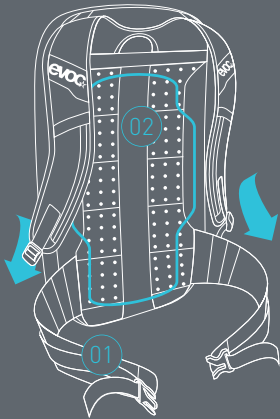

- PROTECTED AREA** (Icon: [])
- SIZES** (Icon: ↗)
- TEMPERATURE RANGE** (Icon: 🌡️)
- WATER TEST** (Icon: 💧)
- DIRECTIONS FOR USE** (Icon: 📄)

ADDITIONAL TÜV/GS REQUIREMENTS

- Overhead stability test at full load (e.g. 20l volume = 18kg test weight!)
- Adjustment options
- Chemicals: Test of 18 harmful substances
- Independent inspection body
- According to the German Product Safety Law (ProdSG)
- Annual onsite product inspection

PROTECTOR BACKPACKS AVAILABLE IN 4 SIZES

XS, S, M/L, XL, depending on upper body length. EVOC offers more than 100 protector backpack models in all sizes and colours!

PROTECTOR BACKPACKS TECHNOLOGY

LITESHIELD SYSTEM

The core component of the protector backpack system is the extra-wide, ergonomically shaped **01** neoprene hip belt with Velcro fastening and a large heavy-duty buckle. This system transfers the main load onto the hips, namely right to the body's centre of gravity. At the same time, the ergonomically cut shoulder straps keep the