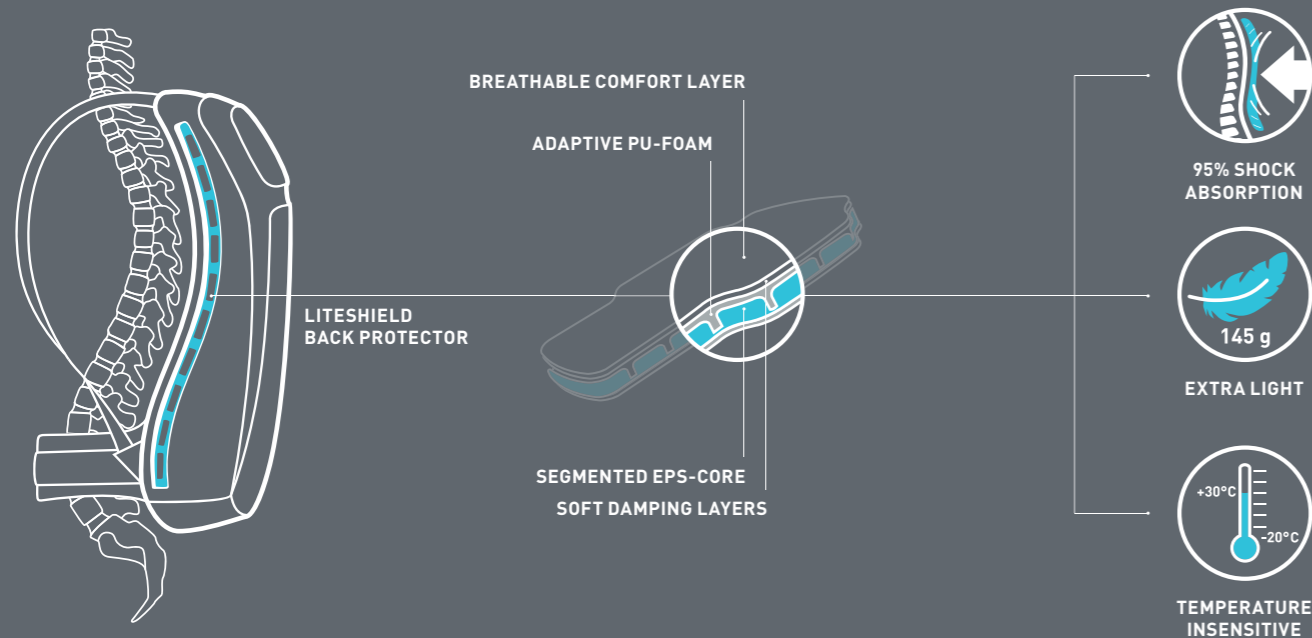

liteshield
BACK PROTECTOR

BACKPACK WITH INTEGRATED LITESHIELD BACK PROTECTOR

LITESHIELD BACK PROTECTOR

The EVOC LITESHIELD BACK PROTECTOR combines maximum protection against falls and a feather-light, highly effective construction with a great deal of flexibility. At the same time, it is completely impervious to temperature. As is the case for most sport helmet manufacturers, we use an EPS construction,

although ours is specifically adapted to back protection requirements by means of a segmented, multi-layer approach. Besides featuring excellent shock-absorbing properties, this protection concept enables fall damage to be identified immediately, so that the protector can be individually replaced.

PROTECTOR BACKPACKS AVAILABLE IN 4 SIZES

XS, S, M/L, XL, depending on upper body length. EVOC offers more than 100 protector backpack models in all sizes and colours!

PROTECTOR BACKPACKS TECHNOLOGY

LITESHIELD SYSTEM

The core component of the protector backpack system is the extra-wide, ergonomically shaped **01** neoprene hip belt with Velcro fastening and a large heavy-duty buckle. This system transfers the main load onto the hips, namely right to the body's centre of gravity. At the same time, the ergonomically cut shoulder straps keep the