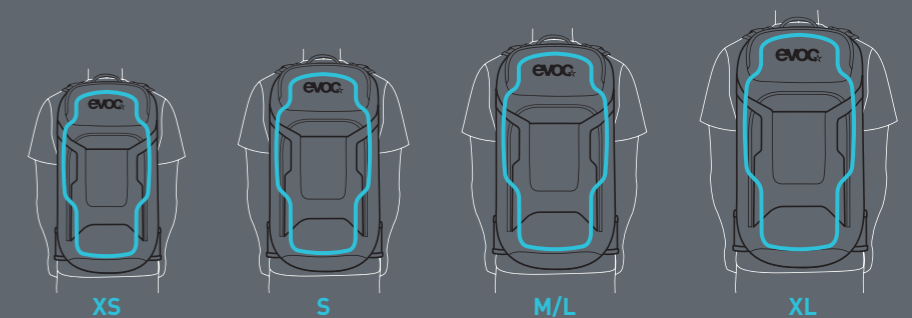

- PROTECTED AREA** (Icon: [])
- SIZES** (Icon: ↗)
- TEMPERATURE RANGE** (Icon: 🌡️)
- WATER TEST** (Icon: 💧)
- DIRECTIONS FOR USE** (Icon: 📄)

ADDITIONAL TÜV/GS REQUIREMENTS

- Overhead stability test at full load (e.g. 20l volume = 18kg test weight!)
- Adjustment options
- Chemicals: Test of 18 harmful substances
- Independent inspection body
- According to the German Product Safety Law (ProdSG)
- Annual onsite product inspection

PROTECTOR BACKPACKS AVAILABLE IN 4 SIZES

XS, S, M/L, XL, depending on upper body length. EVOC offers more than 100 protector backpack models in all sizes and colours!

PROTECTOR BACKPACKS TECHNOLOGY

LITESHIELD SYSTEM