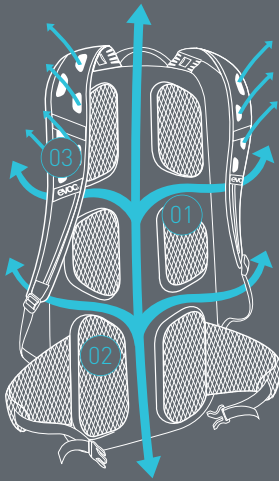

LITE PERFORMANCE BACKPACKS TECHNOLOGY

AIR PAD
SYSTEM

AIR PAD SYSTEM

The AIR PAD SYSTEM with its arrangement of 5 ventilation channels **01** (1 main channel and 4 sub-channels) and 6 strategically positioned 3D air mesh pads **02** offers the optimal combination of a close, load-neutral fit and back ventilation.

The shoulder straps **03** with air mesh and large ventilation holes ensure that the pack remains securely in place in any situation, and provide optimal breathability on the shoulders as well.

AIR TUNE
SYSTEM

AIR TUNE SYSTEM

The lightest back system for our lightest backpacks. The AIR TUNE SYSTEM offers minimal contact surface and maximum back ventilation for high-performance use. Ventilation channels **01**, 3D air mesh

padding **02** and shoulder straps with ventilation holes **03** make up the key features for maximum breathability when every second counts or simply for that little bit of added comfort.

BRACE LINK

The BRACE LINK adjusts the shoulder belts perfectly to the width of the athletes shoulders. This automatically adjustment endorse the load transfer to the body's centre of gravity, while at