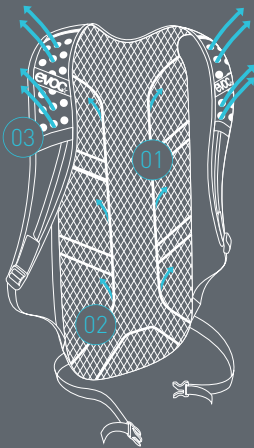

LITE PERFORMANCE BACKPACKS TECHNOLOGY

AIR PAD
SYSTEM

AIR PAD SYSTEM

The AIR PAD SYSTEM with its arrangement of 5 ventilation channels **01** (1 main channel and 4 sub-channels) and 6 strategically positioned 3D air mesh pads **02** offers the optimal combination of a close, load-neutral fit and back ventilation.

The shoulder straps **03** with air mesh and large ventilation holes ensure that the pack remains securely in place in any situation, and provide optimal breathability on the shoulders as well.

AIR TUNE
SYSTEM

AIR TUNE SYSTEM

The lightest back system for our lightest backpacks. The AIR TUNE SYSTEM offers minimal contact surface and maximum back ventilation for high-performance use. Ventilation channels **01**, 3D air mesh

padding **02** and shoulder straps with ventilation holes **03** make up the key features for maximum breathability when every second counts or simply for that little bit of added comfort.

BRACE LINK

The BRACE LINK adjusts the shoulder belts perfectly to the width of the athletes shoulders. This automatically adjustment endorse the load transfer to the body's centre of gravity, while at