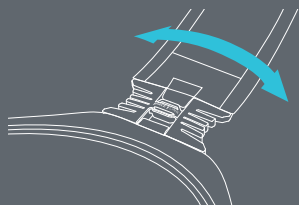

LITE PERFORMANCE BACKPACKS TECHNOLOGY

AIR PAD
SYSTEM

AIR PAD SYSTEM

The AIR PAD SYSTEM with its arrangement of 5 ventilation channels **01** (1 main channel and 4 sub-channels) and 6 strategically positioned 3D air mesh pads **02** offers the optimal combination of a close, load-neutral fit and back ventilation.

The shoulder straps **03** with air mesh and large ventilation holes ensure that the pack remains securely in place in any situation, and provide optimal breathability on the shoulders as well.

AIR TUNE
SYSTEM

AIR TUNE SYSTEM

The lightest back system for our lightest backpacks. The AIR TUNE SYSTEM offers minimal contact surface and maximum back ventilation for high-performance use. Ventilation channels **01**, 3D air mesh

padding **02** and shoulder straps with ventilation holes **03** make up the key features for maximum breathability when every second counts or simply for that little bit of added comfort.

BRACE LINK

The BRACE LINK adjusts the shoulder belts perfectly to the width of the athletes shoulders. This automatically adjustment endorse the load transfer to the body's centre of gravity, while at